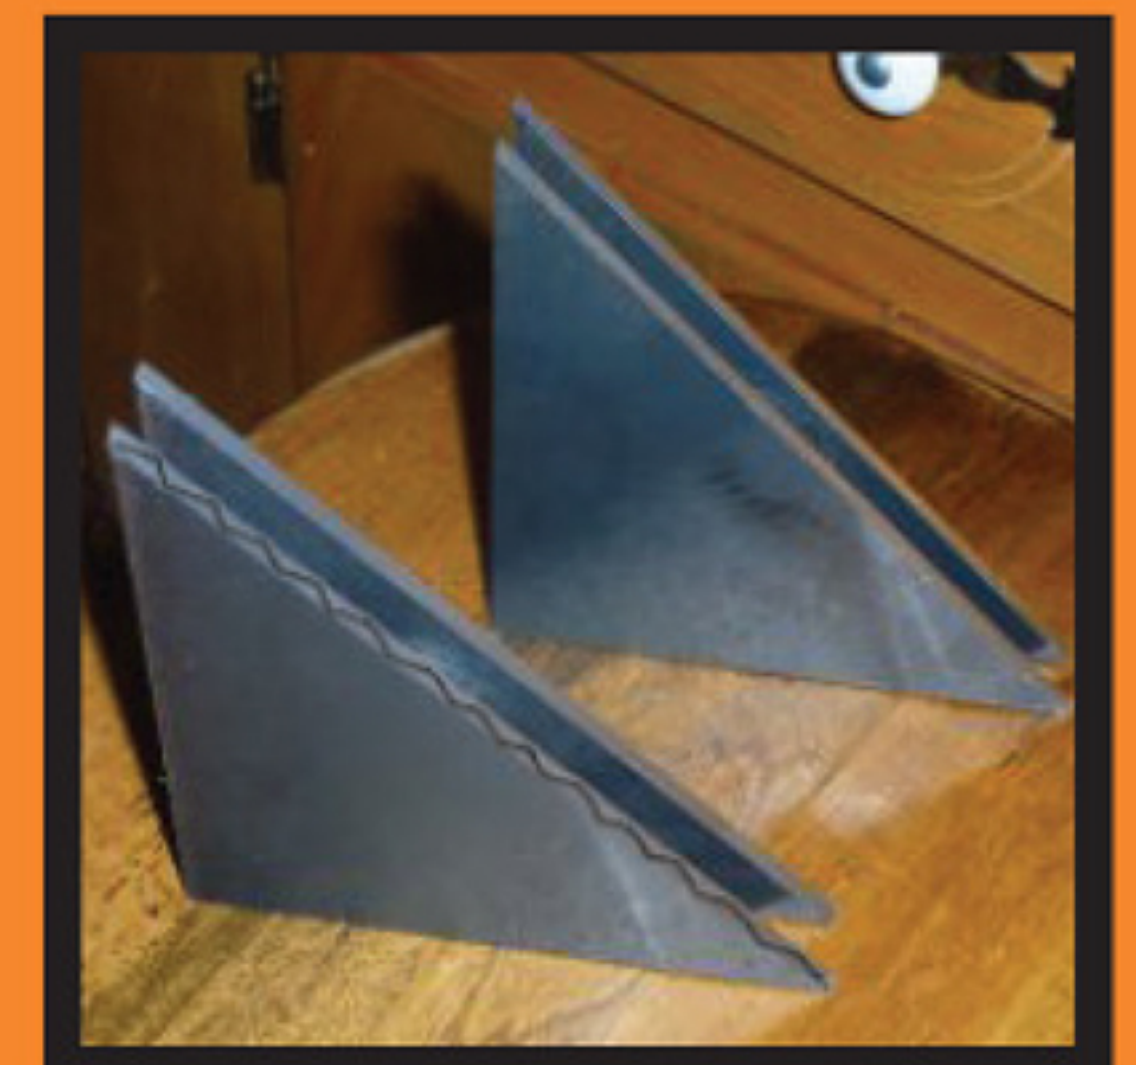

PERFECT SOLUTION FOR THE THOUGEST JOB!

A versatile universal glue that gets activate by the water and expands throughout the materials and reaches even to its tiny details to form an incredibly strong bonding.

STRONG

100% WATERPROOF

EASY USE

Akfix®
MASTER OF SOLUTIONS

**CREATES
PERMANENT
SOLUTIONS**

IT IS AN IDEAL GLUE

FOR DIY AND HOBBY APPLICATIONS

INDOOR & OUTDOOR

100% WATERPROOF

DOESN'T BREAK DOWN WHEN EXPOSED TO OUTDOOR ELEMENTS

VERSATILE

EASILY BONDS WOOD, STONE, METAL, CERAMIC, FOAM, GLASS, CONCRETE AND MUCH MORE!

INCREDIBLY STRONG

EXPANDS 3 TIMES INTO THE MATERIALS TO FORM AN INCREDIBLY STRONG BOND