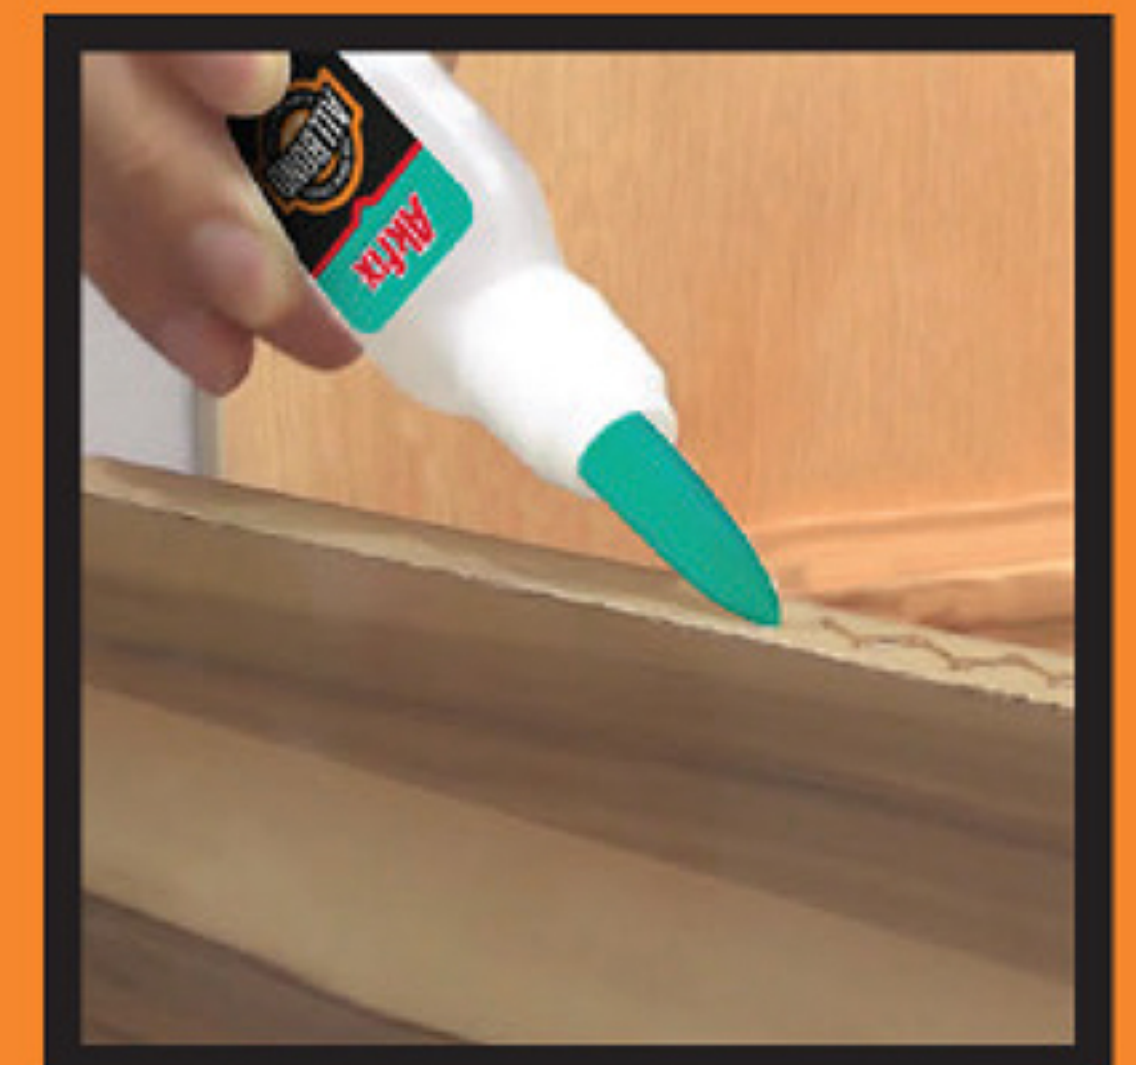

PERFECT SOLUTION FOR THE THOUGEST JOB!

A versatile universal glue that gets activate by the water and expands throughout the materials and reaches even to its tiny details to form an incredibly strong bonding.

STRONG

100% WATERPROOF

EASY USE

Akfix®
MASTER OF SOLUTIONS

**CREATES
PERMANENT
SOLUTIONS**

IT IS AN IDEAL GLUE

FOR DIY AND HOBBY APPLICATIONS

INDOOR & OUTDOOR

100% WATERPROOF

DOESN'T BREAK DOWN WHEN EXPOSED TO OUTDOOR ELEMENTS

VERSATILE

EASILY BONDS WOOD, STONE, METAL, CERAMIC, FOAM, GLASS, CONCRETE AND MUCH MORE!

INCREDIBLY STRONG

EXPANDS 3 TIMES INTO THE MATERIALS TO FORM AN INCREDIBLY STRONG BOND