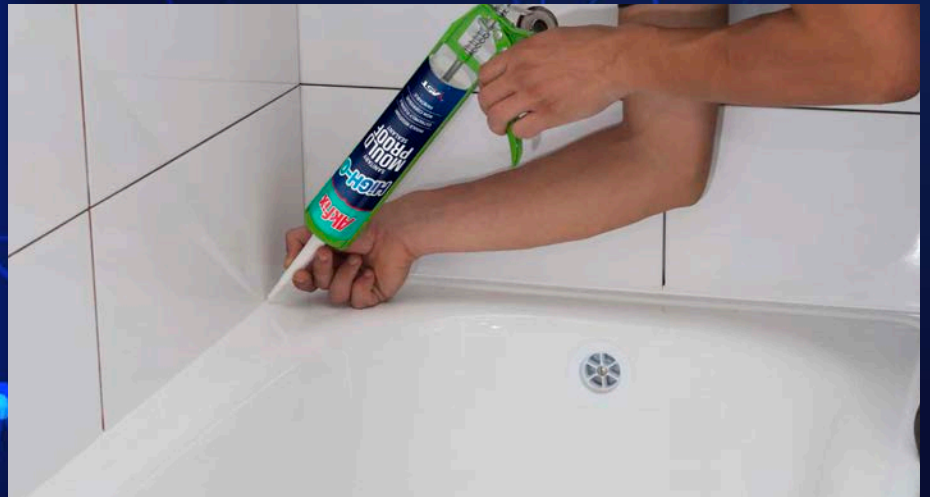

# SANITARY MOULD PROOF SEALANT

Mouldproof

Waterproof

Extremely Flexible

High Durability

- Odourless
- High durability
- Powerfull Adhesion
- Paintable
- Stretches over 500% - Crackproof

General sealing in areas subject to high humidity levels, sealing of kitchen basins, bathroom basins, and bathtubs, sealing in air conditioning systems.