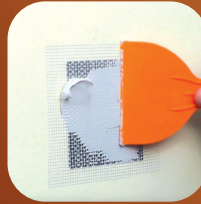

WALL REPAIR PATCH KIT

Ideal for patching walls,
ceilings and nail holes.

PERMANENT REPAIRING

Small holes, cracks and damaged
surfaces as drywall, plaster, stucco
and wood.

Includes:

- Drywall repair compound
- Self-adhesive patch
- Plastic Spreader for applying
- Drywall sanding