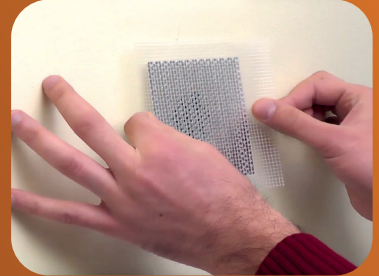

WALL REPAIR PATCH KIT

Ideal for patching walls,
ceilings and nail holes.

PERMANENT REPAIRING

Small holes, cracks and damaged surfaces
as drywall, plaster, stucco and wood.

Includes:

- Drywall repair compound
- Self-adhesive patch
- Plastic Spreader for applying
- Drywall sanding

/Akfixsealants

www.Akfix.com

info@akfix.com