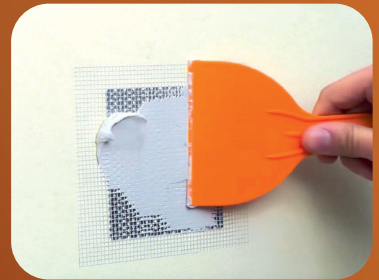

WALL REPAIR PATCH KIT

Ideal for patching walls,
ceilings and nail holes.

PERMANENT REPAIRING

Small holes, cracks and damaged surfaces
as drywall, plaster, stucco and wood.

Includes:

- Drywall repair compound
- Self-adhesive patch
- Plastic Spreader for applying
- Drywall sanding

/Akfixsealants

www.Akfix.com

info@akfix.com